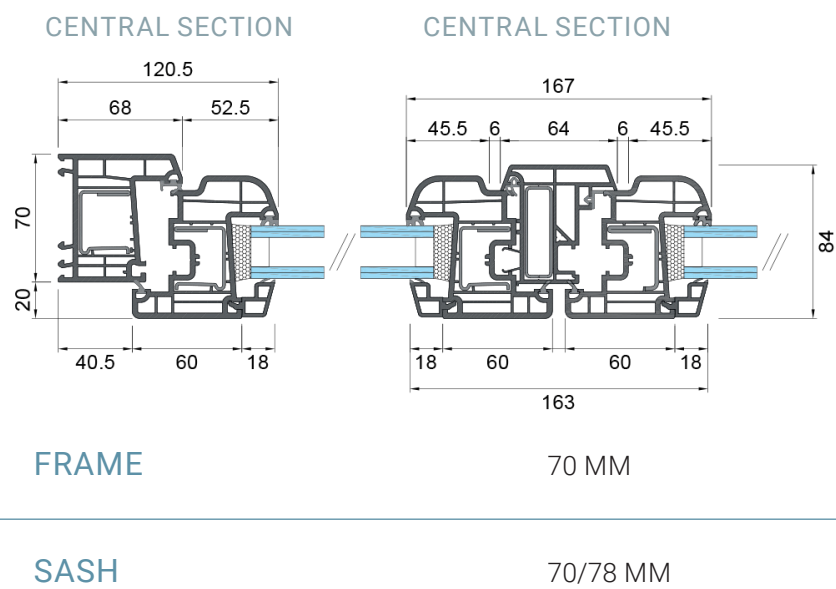

SYSTEM BASIC DIMENSIONS