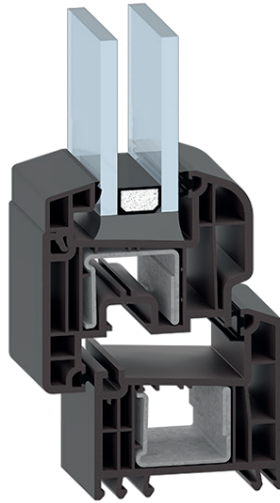

PROFILE TECHNICAL FEATURES

PVC Extruded profiles	REHAU RAUFIPRO
Type of Water Air Wind Tightness	DOUBLE GASKET
Burglary Resistance	UP TO RC2
Glass Applications	GLAZING BEADS OF 45° BREAK
Double Glazing	UPTO41 MM

GENERAL SYSTEM PERFORMANCE

Thermal Trasmittance Ug glass = 1,0 warm edge	UW = 1,3 W/M2K
Air Permeability	CLASS 4
Watertightness	9AWINDOWS / 5A DOOR WINDOWS
Wind Load Resistance	C2/B3
Soundproofing	UP TO 48 DB

AVAILABLE AESTHETIC LINES

CLASSIC LINE

DESIGN LINE

FLAT LINE

ROUND LINE

AVAILABLE JOINTS PROFILE

45° PROFILE

90° PROFILE