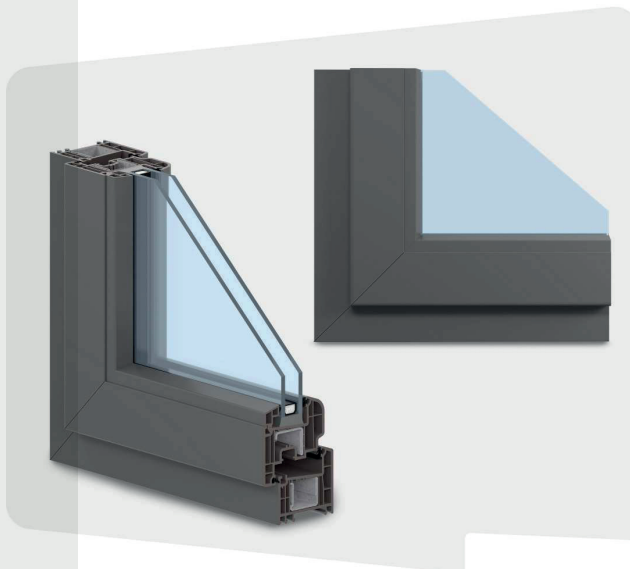

PROFILE TECHNICAL FEATURES

PVC Extruded profiles	REHAU RAUFIPRO
Type of Water Air Wind Tightness	DOUBLE GASKET
Burglary Resistance	UP TO RC2
Glass Applications	GLAZING BEADS OF 45° BREAK
Double Glazing	UPTO41 MM

AVAILABLE AESTHETIC LINES

CLASSIC LINE

DESIGN LINE

FLAT LINE

ROUND LINE

AVAILABLE JOINTS PROFILE

45° PROFILE

90° PROFILE

OVER 50 SHADES

Over 50 colors to choose from, particular shapes that can be seamlessly made, the possibility to match windows and doors thanks to the NEW LIVING collection: with the REHAU 70 mm profiles it is possible to free your imagination, create your own style and transform the window into a decorating piece.