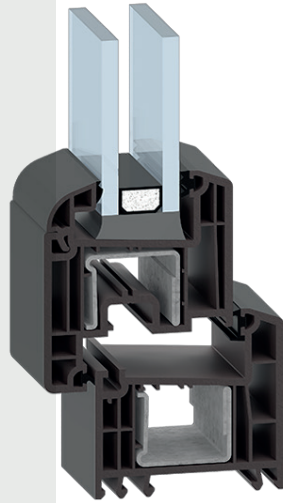

PROFILE TECHNICAL FEATURES

PVC Extruded profiles	REHAU RAUFIPRO
Type of Water Air Wind Tightness	DOUBLE GASKET
Burglary Resistance	UP TO RC2
Glass Applications	GLAZING BEADS OF 45° BREAK
Double Glazing	UPTO41 MM

GENERAL SYSTEM PERFORMANCE

Thermal Trasmittance Ug glass = 1,0 warm edge	UW = 1,3 W/M2K
Air Permeability	CLASS 4
Watertightness	9AWINDOWS / 5A DOOR WINDOWS
Wind Load Resistance	C2/B3
Soundproofing	UP TO 48 DB

AVAILABLE AESTHETIC LINES

CLASSIC LINE

DESIGN LINE

FLAT LINE

ROUND LINE

AVAILABLE JOINTS PROFILE

45° PROFILE

90° PROFILE