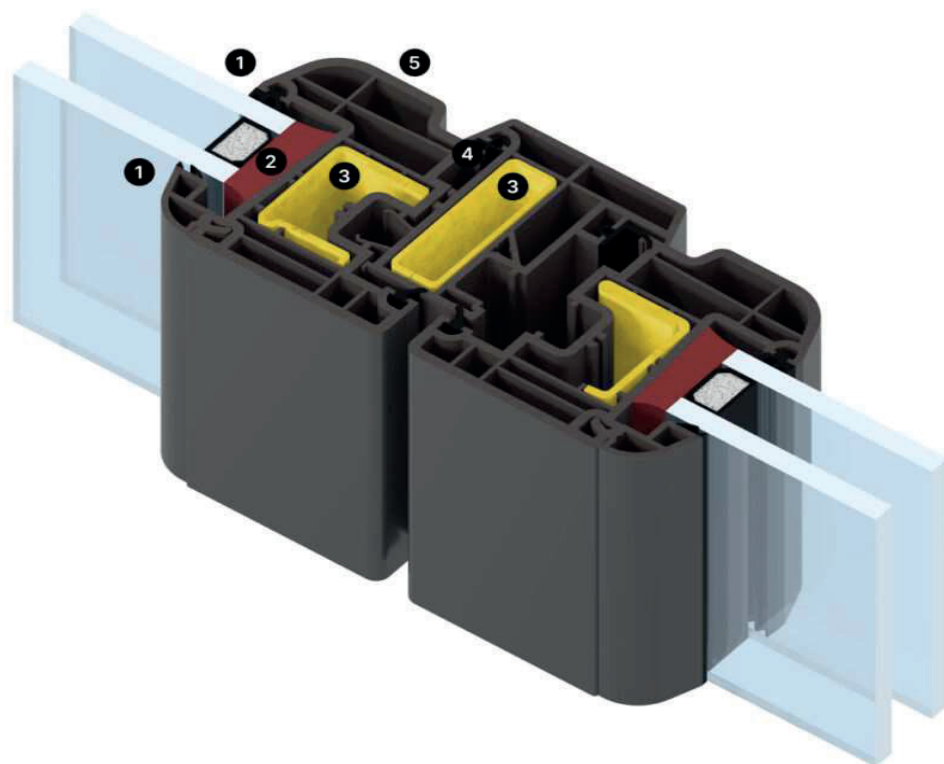

DS70

IDEAL70

DS DELUXE
SYSTEMS

ITALIAN WINDOWS CULTURE

LEGENDA

1. Coextruded glass seals
2. Structural bonding of the glass
3. Galvanized steel reinforcements
4. Double co-extruded gasket for an excellent hold
5. Shaped sash profile

PROFILE TECHNICAL FEATURES

PVC Extruded profiles	REHAU RAUFIPRO
Type of Water Air Wind Tightness	DOUBLE GASKET
Burglary Resistance	UP TO RC2
Glass Applications	GLAZING BEADS OF 45° BREAK
Double Glazing	UPTO41 MM

GENERAL SYSTEM PERFORMANCE

Thermal Trasmittance Ug glass = 1,0 warm edge	UW = 1,3 W/M2K
Air Permeability	CLASS 4
Watertightness	9AWINDOWS / 5A DOOR WINDOWS
Wind Load Resistance	C2/B3
Soundproofing	UP TO 48 DB