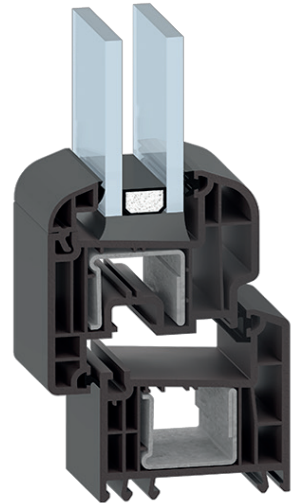

PROFILE TECHNICAL FEATURES

PVC Extruded profiles	REHAU RAUFIPRO
Type of Water Air Wind Tightness	DOUBLE GASKET
Burglary Resistance	UP TO RC2
Glass Applications	GLAZING BEADS OF 45° BREAK
Double Glazing	UPTO41 MM

GENERAL SYSTEM PERFORMANCE

Thermal Trasmittance Ug glass = 1,0 warm edge	UW = 1,3 W/M2K
Air Permeability	CLASS 4
Watertightness	9AWINDOWS / 5A DOOR WINDOWS
Wind Load Resistance	C2/B3
Soundproofing	UP TO 48 DB

AVAILABLE AESTHETIC LINES

CLASSIC LINE

DESIGN LINE

FLAT LINE

ROUND LINE

AVAILABLE JOINTS PROFILE

45° PROFILE

90° PROFILE