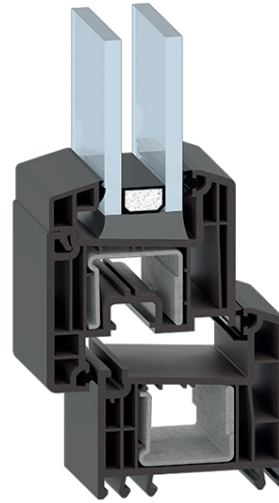

PROFILE TECHNICAL FEATURES

PVC Extruded profiles	REHAU RAUFIPRO
Type of Water Air Wind Tightness	DOUBLE GASKET
Burglary Resistance	UP TO RC2
Glass Applications	GLAZING BEADS OF 45° BREAK
Double Glazing	UPTO41 MM

GENERAL SYSTEM PERFORMANCE

Thermal Trasmittance Ug glass = 1,0 warm edge	UW = 1,3 W/M2K
Air Permeability	CLASS 4
Watertightness	9AWINDOWS / 5A DOOR WINDOWS
Wind Load Resistance	C2/B3
Soundproofing	UP TO 48 DB

AVAILABLE AESTHETIC LINES

CLASSIC LINE

DESIGN LINE

FLAT LINE

ROUND LINE

AVAILABLE JOINTS PROFILE

45° PROFILE

90° PROFILE