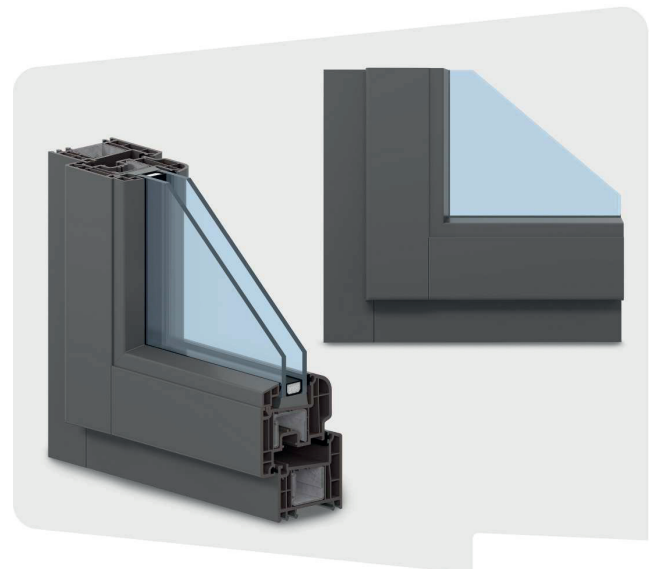

PROFILE TECHNICAL FEATURES

PVC Extruded profiles	REHAU RAUFIPRO
Type of Water Air Wind Tightness	DOUBLE GASKET
Burglary Resistance	UP TO RC2
Glass Applications	GLAZING BEADS OF 45° BREAK
Double Glazing	UPTO41 MM

AVAILABLE AESTHETIC LINES

CLASSIC LINE

DESIGN LINE

FLAT LINE

ROUND LINE

AVAILABLE JOINTS PROFILE

45° PROFILE

90° PROFILE

OVER 50 SHADES

Over 50 colors to choose from, particular shapes that can be seamlessly made, the possibility to match windows and doors thanks to the NEW LIVING collection: with the REHAU 70 mm profiles it is possible to free your imagination, create your own style and transform the window into a decorating piece.