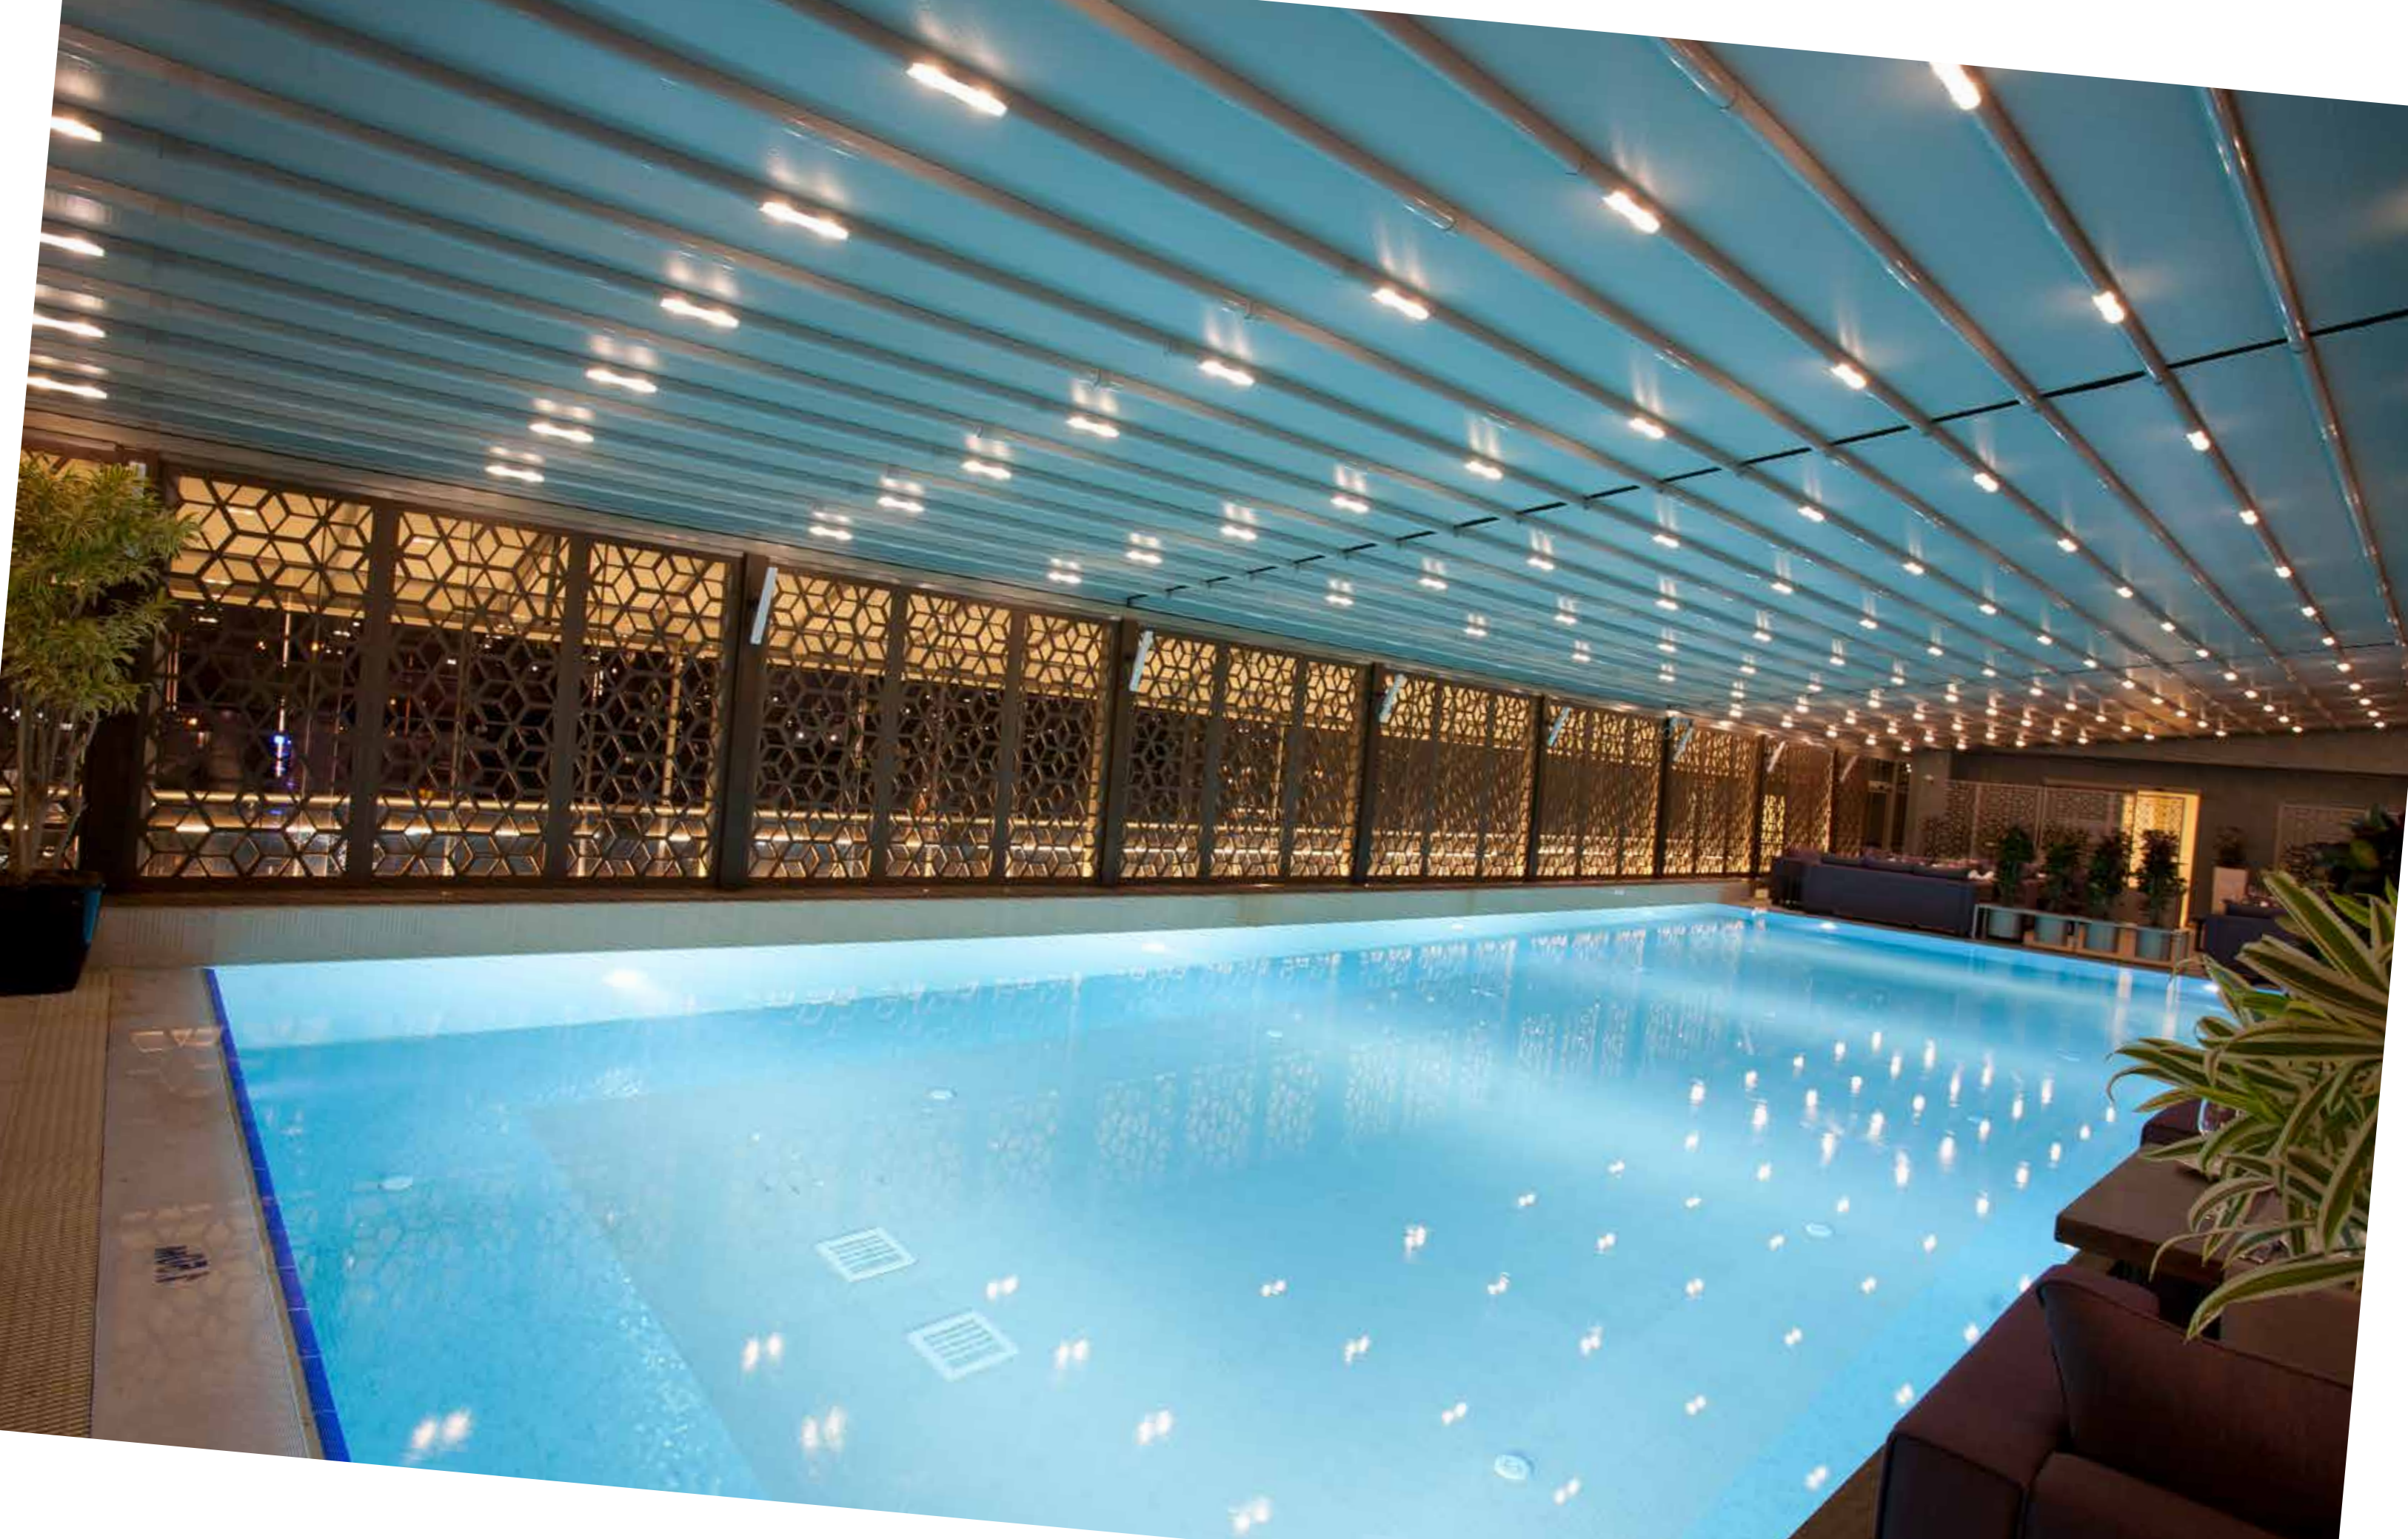

# VETRATE ALZANTI MOTORIZZATE "PANORA"

ISRAEL Private House  
Tel Aviv

**SPAIN** / La Tagliatella  
Madrid

**CHIRENTI**  
Vetrare Panoramiche

**GREECE** / Atlantica Club Marmari Beach  
Kos

**DS DELUXE SYSTEMS**  
ITALIAN WINDOWS CULTURE